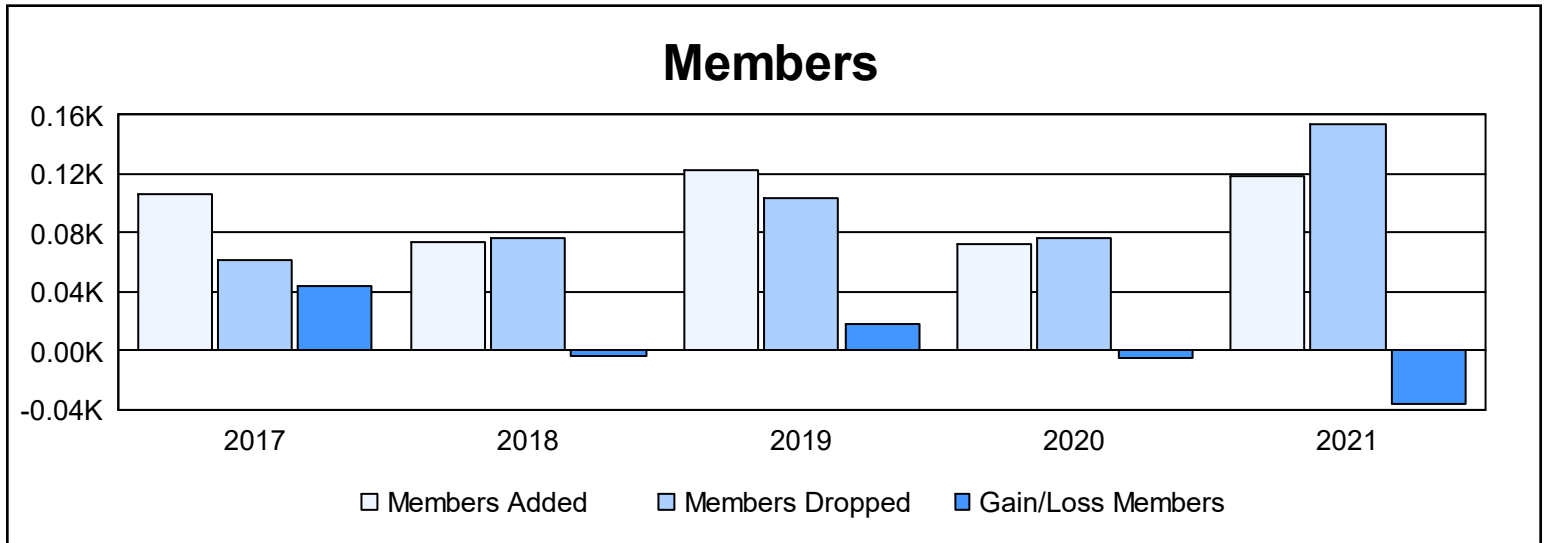

Year	New Clubs	Dropped Clubs	Gain/ Loss Clubs	New Members	Charter Members	Reinstate Members	Transfer Members	Total Member Added	Total Members Dropped	Gain/ Loss Members
2016-2017	0	0	0	98	1	2	5	106	62	44
2017-2018	1	0	1	48	26	0	0	74	77	-3
2018-2019	1	0	1	90	26	2	4	122	104	18
2019-2020	0	0	0	70	1	0	1	72	77	-5
2020-2021	0	0	0	30	10	78	0	118	154	-36
<b>Average</b>	<b>0</b>	<b>0</b>	<b>0</b>	<b>67</b>	<b>13</b>	<b>16</b>	<b>2</b>	<b>98</b>	<b>95</b>	<b>4</b>

### Membership Composition June 2021 Cumulative