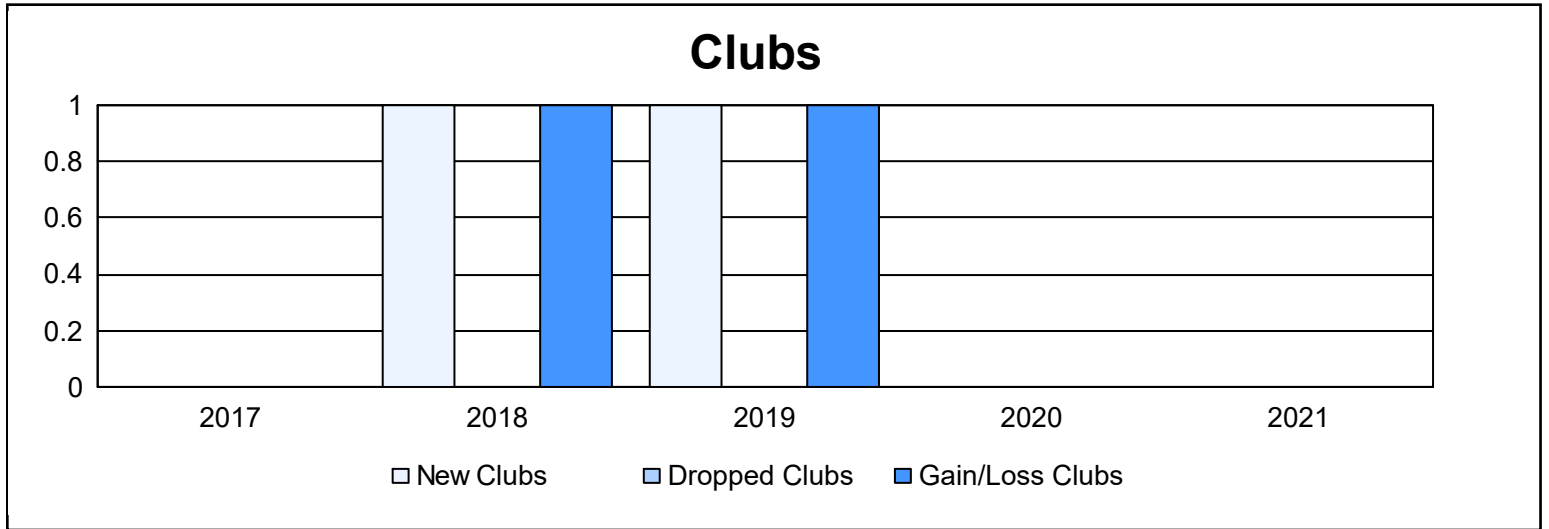

Year	New Clubs	Dropped Clubs	Gain/ Loss Clubs	New Members	Charter Members	Reinstate Members	Transfer Members	Total Member Added	Total Members Dropped	Gain/ Loss Members
2016-2017	0	0	0	98	1	2	5	106	62	44
2017-2018	1	0	1	48	26	0	0	74	77	-3
2018-2019	1	0	1	90	26	2	4	122	104	18
2019-2020	0	0	0	70	1	0	1	72	77	-5
2020-2021	0	0	0	30	10	78	0	118	154	-36
<b>Average</b>	<b>0</b>	<b>0</b>	<b>0</b>	<b>67</b>	<b>13</b>	<b>16</b>	<b>2</b>	<b>98</b>	<b>95</b>	<b>4</b>

### Membership Composition June 2021 Cumulative